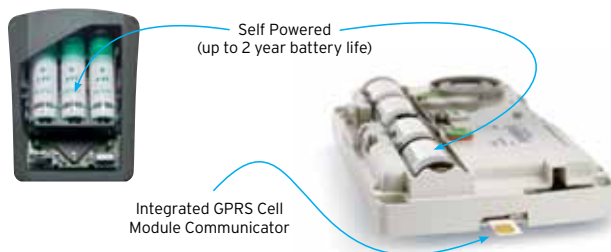

Video Security Unplugged

- Entire system operates outdoors on batteries for up to 2 years
- Up to 24 cameras on a single system
- Night illumination out to 40 ft.
- Wireless RF range between Cameras and Panel up to 2,000 feet
- Motion Sensing up to 40 feet
- Instant wireless installation anywhere